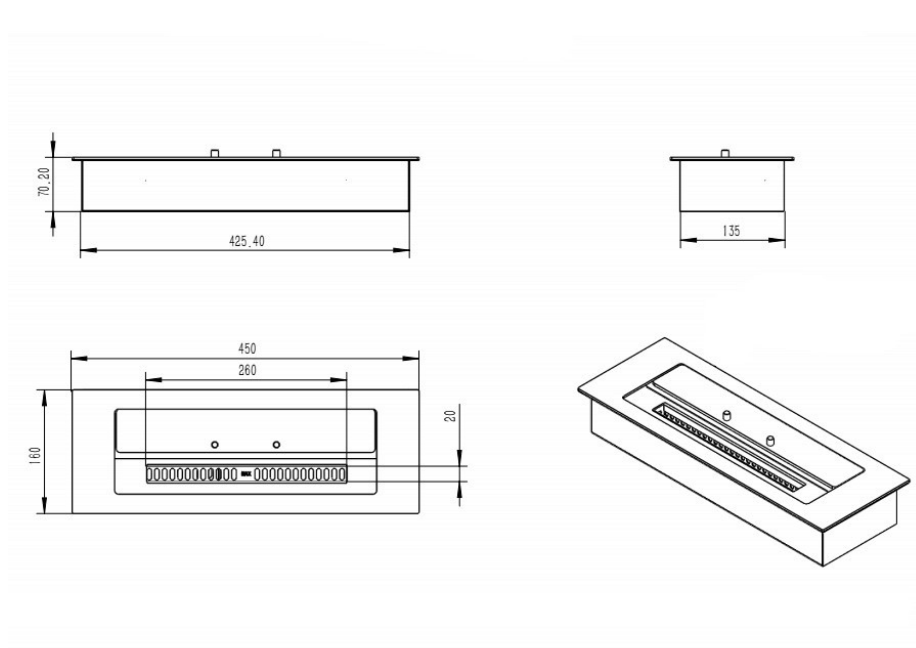

Technical Drawings

www.biofireplacegroup.com

Date of publication: 08/10-2018