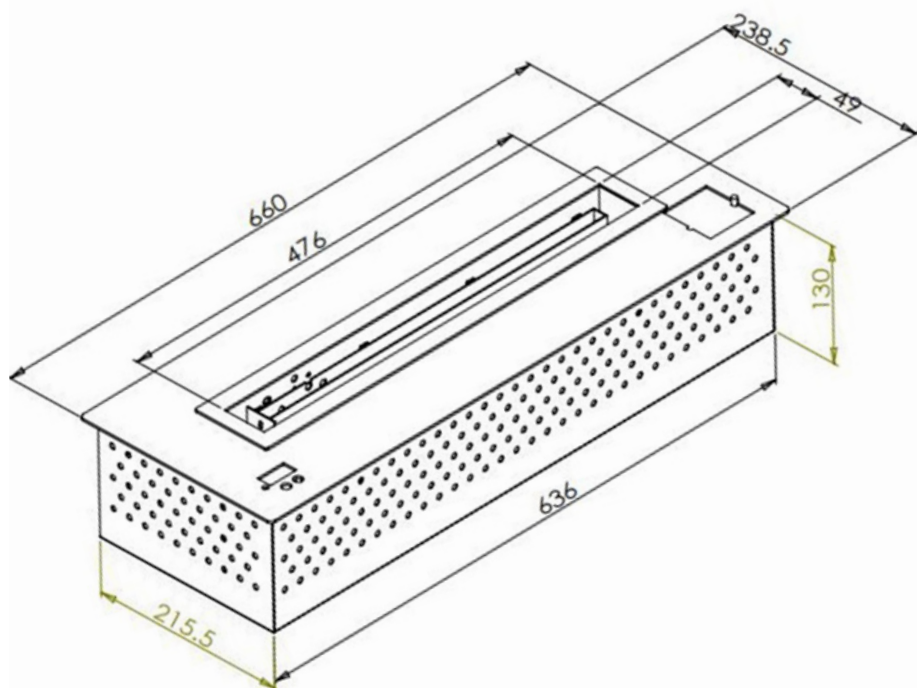

BIO333 // 66 cm Automatic Bioethanol Burner

Technical Specifications

Fireplace Type	Automatic Bioethanol Burner
Fuel	Bioethanol max. 97.5% alcohol
Weight	14 kg.
Materials	Stainless Steel
Size	Height: 130 / Width: 660 / Depth: 238.5 mm
Colour	Brushed Steel, Brushed Black, Mirror Black or Golden
Burner type	Automatic
Capacity	4.0 liters
Adjustable flame	No
Burn time	6-7 hours
Requires electricity	Yes
Heat effect	3.75 kW/h
Other	Remote controller included

Technical Drawings