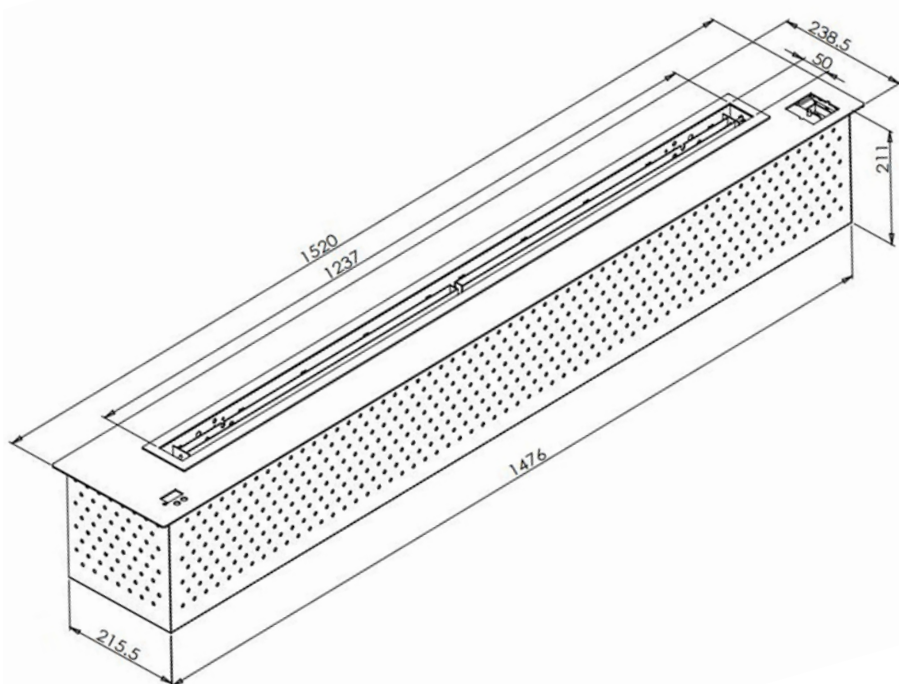

BIO336 // 152 cm Automatic Bioethanol Burner

Technical Specifications

Fireplace Type	Automatic Bioethanol Burner
Fuel	Bioethanol max. 97.5% alcohol
Weight	34 kg.
Materials	Stainless Steel
Size	Height: 130 / Width: 1520 / Depth: 238.5 mm
Colour	Steel, Brushed Black, Mirror Black or Brushed Gold
Burner type	Automatic
Capacity	15.7 liters
Adjustable flame	No
Burn time	10 hours
Requires electricity	Yes
Heat effect	10 kW/h
Other	Remote controller included

Technical Drawings