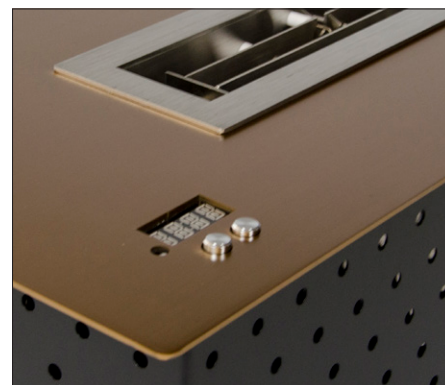

Pictures

www.biofireplacegroup.com

Date of publication: 24/09-2018