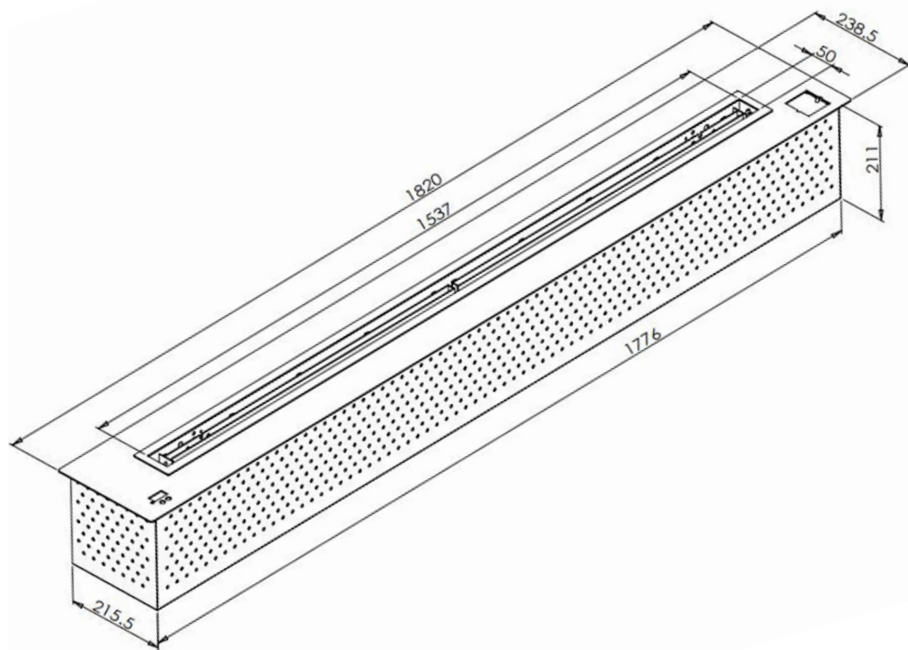

# BIO337 // 182 cm Automatic Bioethanol Burner

## Technical Specifications

Fireplace Type	Automatic Bioethanol Burner
Fuel	Bioethanol max. 97.5% alcohol
Weight	45 kg.
Materials	Stainless Steel
Size	Height: 211 / Width: 1820 / Depth: 238.5 mm
Colour	Steel, Brushed Black, Mirror Black or Brushed Gold
Burner type	Automatic
Capacity	19 liters
Adjustable flame	No
Burn time	10 hours
Requires electricity	Yes
Heat effect	12.4 kW/h
Other	Remote controller included

## Technical Drawings