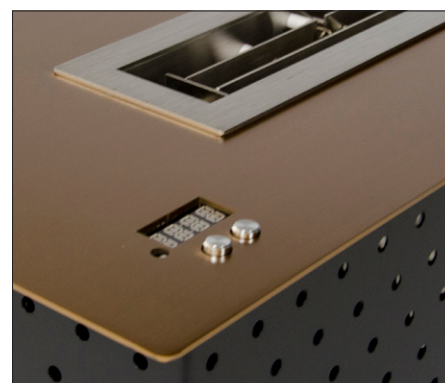

Pictures

www.biofireplacegroup.com

Date of publication: 24/09-2018